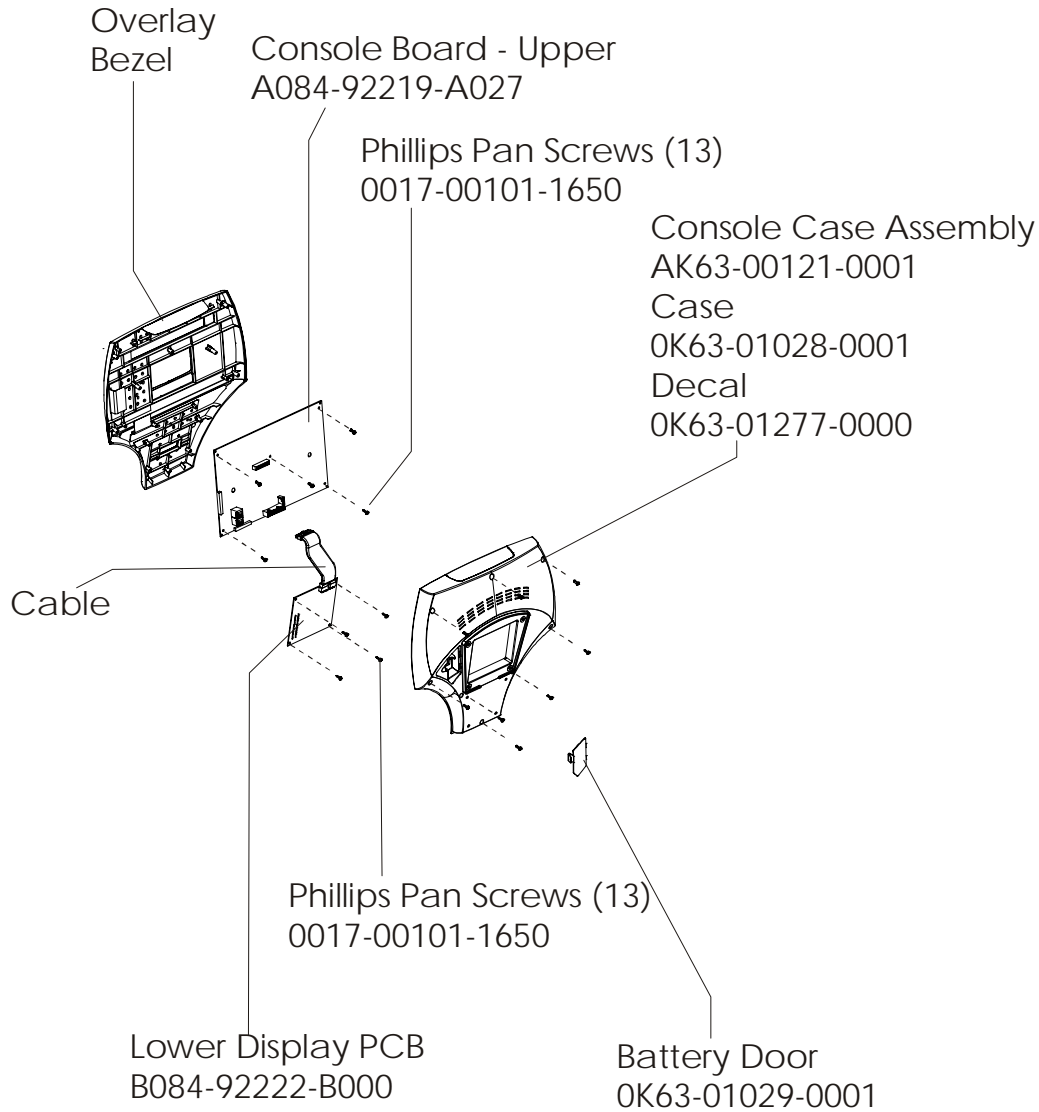

# LifeFitness

Classic Upright Bike CLSC-XXXX-01

Customer Support Services  
**PARTS MANUAL** rev 09 Apr 2008

Miscellaneous .....	3
Console Components.....	4
Console Mounting Screws and Polar Covers .....	5
Alternator w/Pulley .....	6
Crankshaft and Bearing Assembly .....	7
Intermediate Shaft and Bearing Assembly .....	8
Seat Latch Assembly .....	9
Seat Post Assembly.....	10
Seat Post Shrouds .....	11
Idler Bracket Assembly .....	12
Console Support Assembly .....	13
Left Side Shroud and Crank Arm .....	14
Right Side Shroud and Crank Arm.....	15
PCB Mounting Bracket Assembly .....	16
Front Wheels .....	17
Resistor Assembly .....	18
Handlebar Assembly .....	19
Belts .....	20
Cables .....	21

Description	Part No.
OPERATION MANUAL	M051-00K63-A263
HARDWARE BAG	GK63-00002-0044
NETWORK C-SAFE KIT	GK63-00002-0003
POWER OPTION KIT - 120V	GK63-00002-0005
POWER OPTION KIT - 220/50 UK	GK63-00002-0039
POWER OPTION KIT - 240V+ AUS	GK63-00002-0040
POWER OPTION KIT - 220/50	GK63-00002-0041
TOUCH UP PAINT: SPRAY CAN .5 OZ BOTTLE W/APPLICATOR .33 OZ PEN	0017-00008-0204 0017-00008-0205 0017-00008-0206
SERVICE MANUAL	M051-00K63-A009

Alternator w/Pulley  
Ak63-00093-0000

CLASSIC UPRIGHT BIKE  
Crankshaft and Bearing Assembly

CLSC-0XXX-01  
S/N CLU100000 and up

Intermediate Shaft and  
Bearing Assembly Kit  
GK63-00002-0007

Retaining Ring  
0017-00100-0242

Clutch Assembly  
AK63-00026-0000

DELFIN Washers  
0017-00104-0455

Spacer

Left Seat Post Shroud  
OK63-01092-0010

Screw  
0017-00101-1741

Right Seat Post Shroud  
OK63-01092-0009

PCB Mounting Bracket Assembly  
AK63-00049-0000